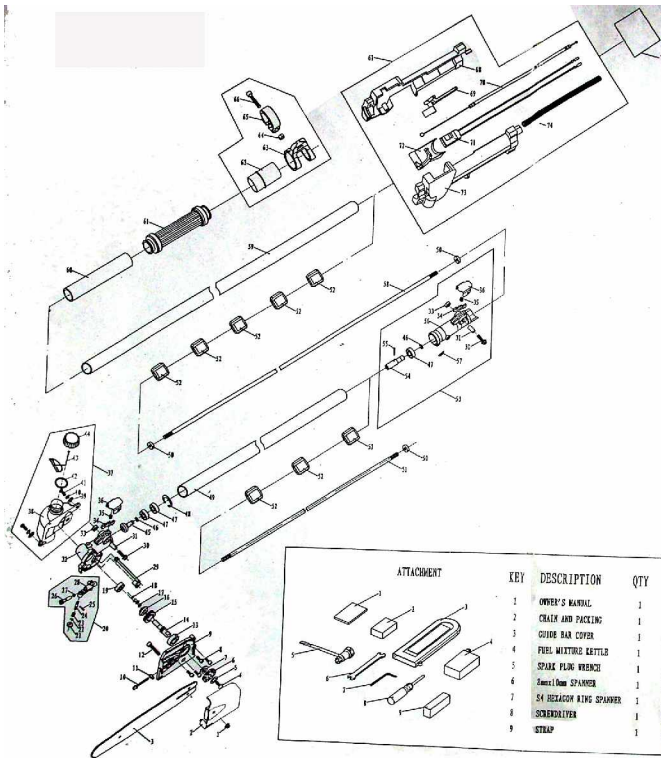

KEY	DESCRIPTION	QTY	KEY	DESCRIPTION	QTY
1	NUT	1	36	OIL RESERVOIR	1
2	SPROCKET COVER	1	39	WASHER	1
3	GUIDE BAR	1	40	SPRING WASHER	2
4	SPROCKET SCREW	1	41	SCREW	2
5	WASHER	1	42	WASHER	1
6	SPROCKET	1	43	CAP WASHER	1
7	WASHER	1	44	CAP	1
8	SCREW	4	45	DRIVER BEVEL GEAR	1
9	CHUCKER COVER	1	46	CIRCLIP	2
10	CHAIN TENSIONING SCREW	1	47	BEARING	3
11	CHAIN TENSIONING PIN	1	48	CIRCLIP	1
12	BAR ADJUSTMENT STUD	1	49	UPPER TUBE	1
13	BEARING	1	50	WASHER RING	3
14	DRIVER SHAFT	1	51	UPPER SHAFT	1
15	WORM	1	52	SLIDING BEARING	8
16	DRIVER BEVEL GEAR	1	53	COUPLER ASS'Y	1
17	SCREW	2	54	SPRING WASHER	1
18	WASHER	2	55	PIB	1
19	BEARING	1	56	COUPLER	1
20	OIL PUMP ASS'Y	1	57	WASHER	1
21	SPRING WASHER	1	58	LOWER SHAFT	1
22	CIRCLIP	1	59	LOWER TUBE	1
23	SPRING	1	60	EXTENDED HANDLE GRIP	1
24	ADJUST SHAFT	1	61	HANDLE GRIP	1
25	PIB	1	62	BUSH	1
26	WORMGEAR SHAFT	1	63	HANDER	2
27	OIL SEAL	1	64	NUT	2
28	OIL PUMP	1	65	CLAMPER	1
29	OIL PIPE	1	66	BOLT	1
30	SCREW	2	67	POWER CONTROL ASS'Y	1
31	BUSH	2	68	HANDLE COVER	1
32	GEARCASE	1	69	TENTHLE LOCKOUT LEVER	1
33	NUT	2	70	TENTHLE PULL WIRE	1
34	LATCH	2	71	IGNITION SWITCH	1
35	SPRING	2	72	TENTHLE TRIGGER	1
36	LATCH PROTECTOR	2	73	HANDLE BODY	1
37	OIL RESERVOIR ASS'Y	1	74	WIRE BUSHING	1
			75	POWER UNIT	1

ATTACHMENT

KEY	DESCRIPTION	QTY
1	OWNER'S MANUAL	1
2	CHALK AND PACKING	1
3	GUIDE BAR COVER	1
4	FUEL MIXTURE KETTLE	1
5	SPARK PLUG WRENCH	1
6	Hexagon SPANNER	1
7	54 HEXAGON RING SPANNER	1
8	SCREWDRIVER	1
9	STRAP	1